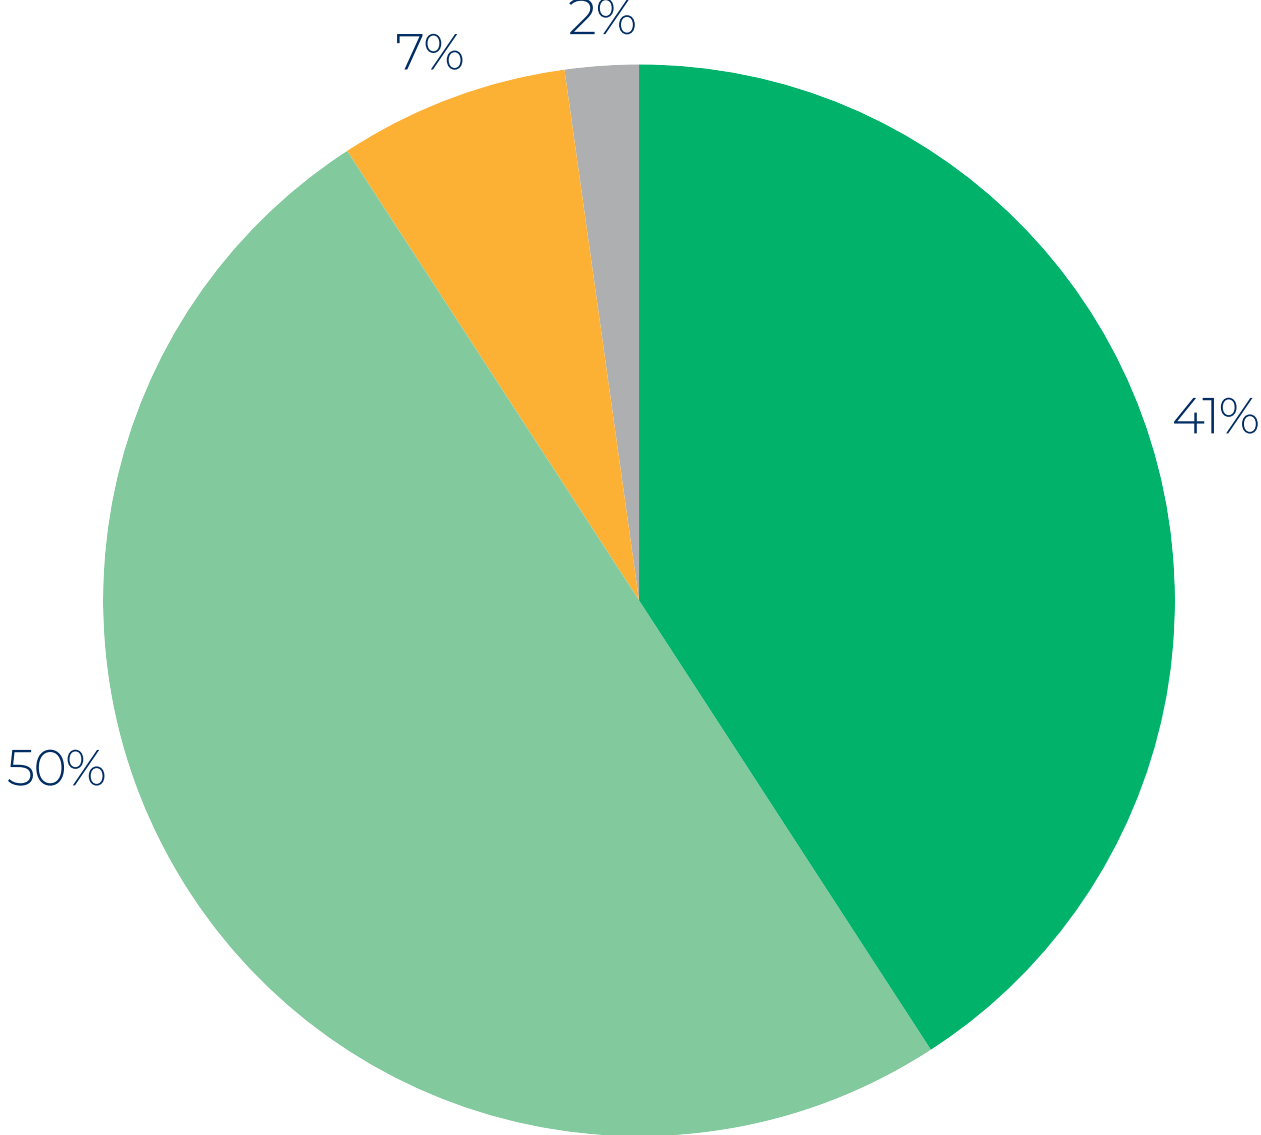

The school informs me of the progress my child is making in Religious Education