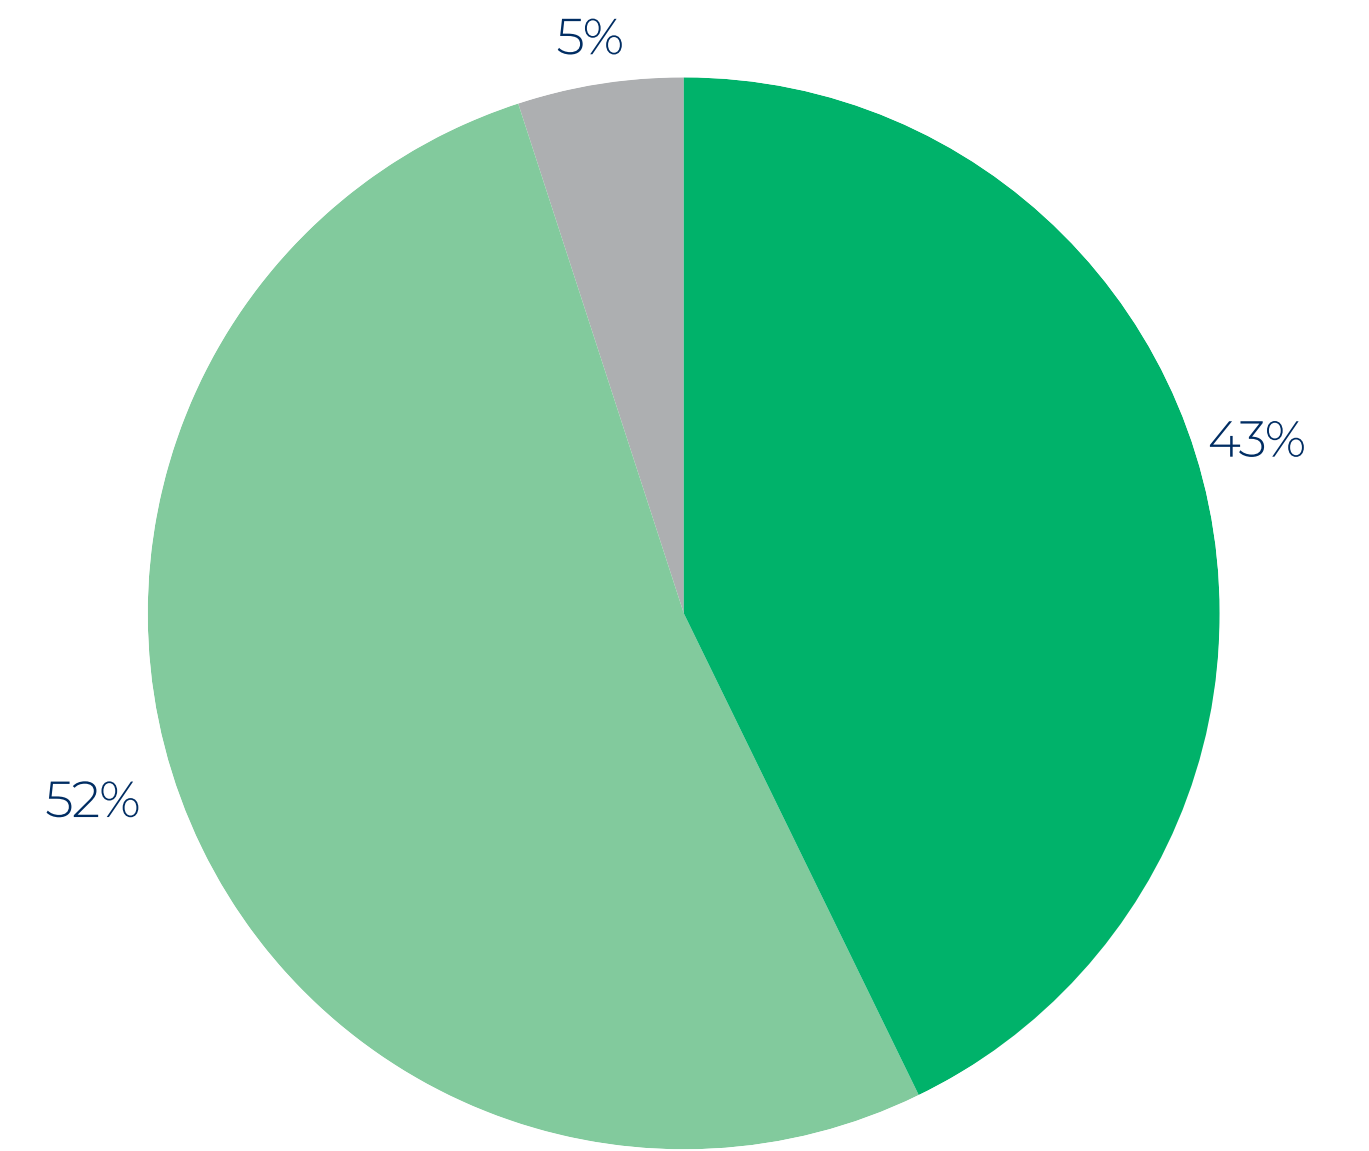

Strongly agree Agree Disagree Strongly disagree Don't know