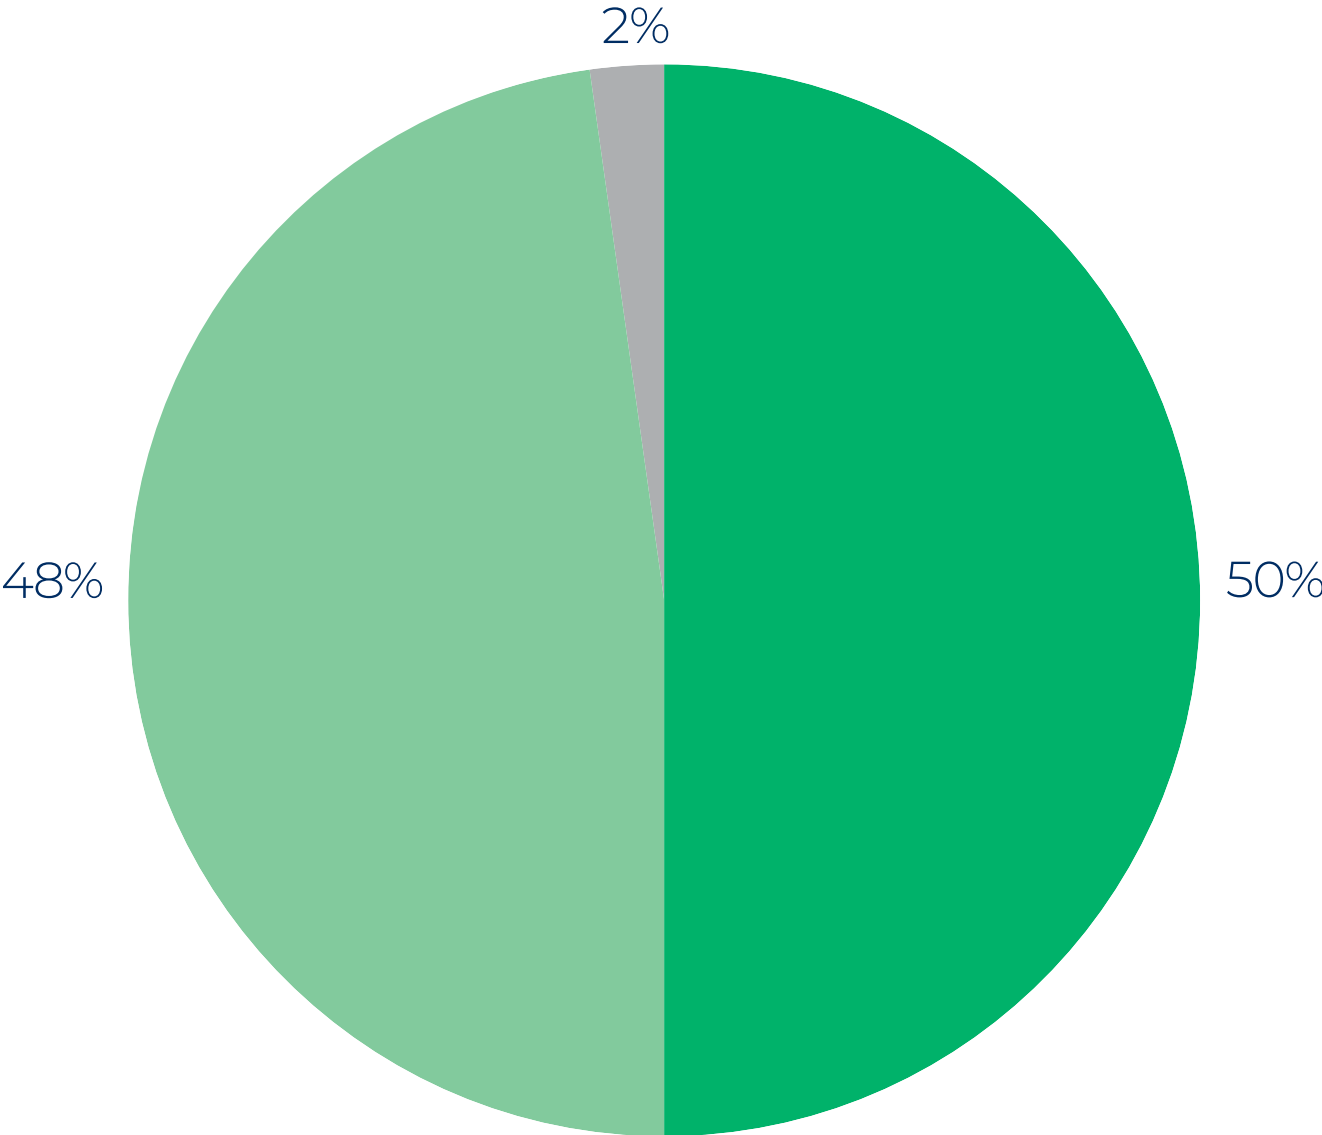

The school provides a high quality Religious Education curriculum which engages my child and promotes high standards