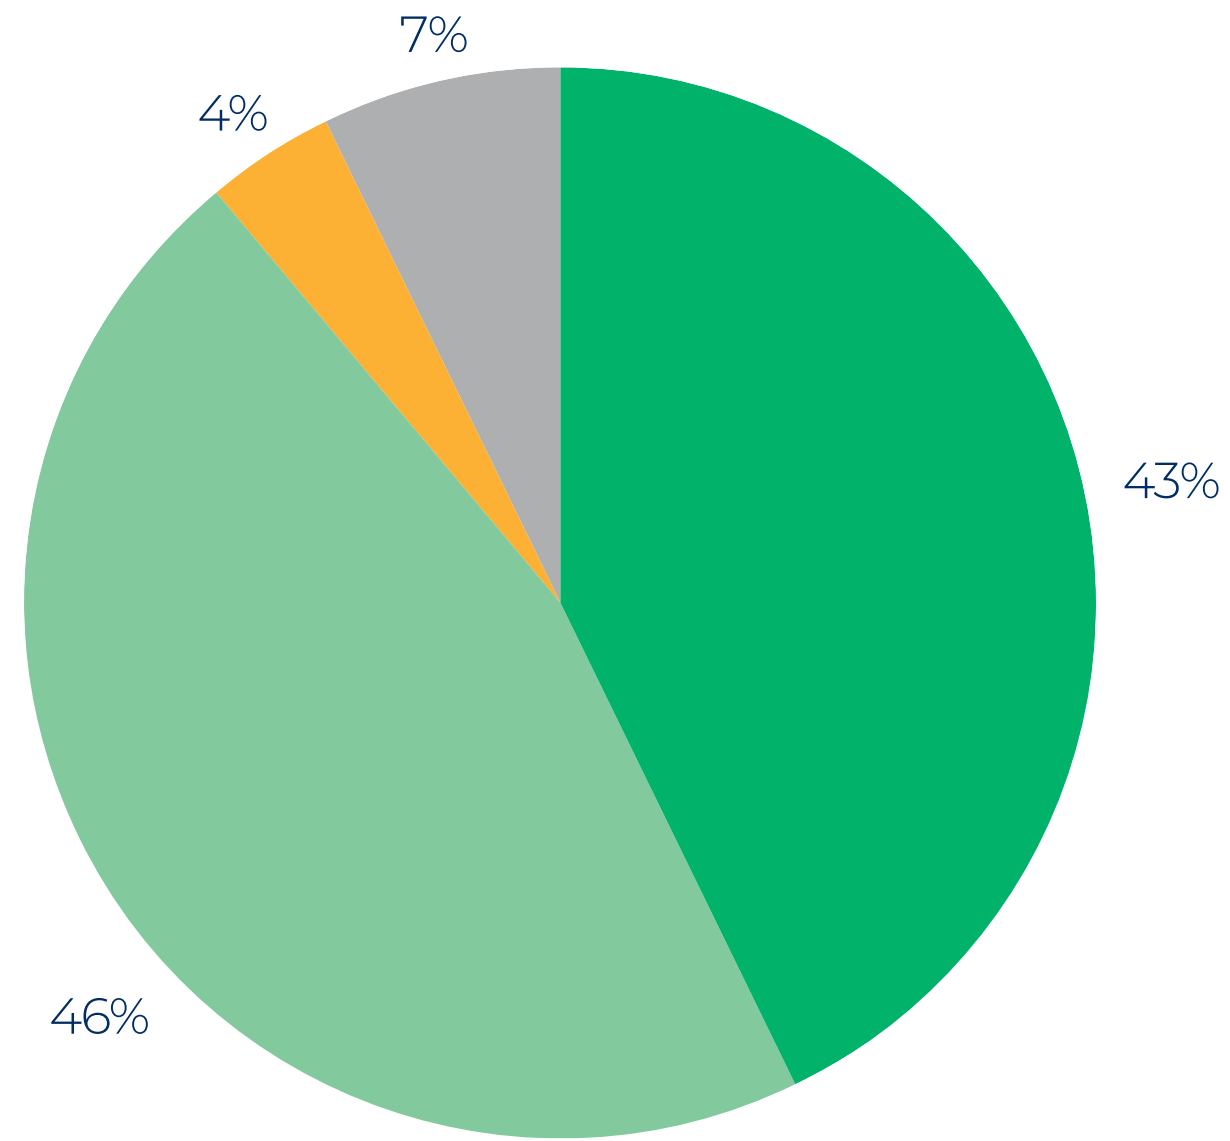

ST JAMES'
CATHOLIC HIGH SCHOOL

Questionnaire for Parents and Carers

Year 7 | 2025/26

With God all things are possible Matthew 19:26

My child feels safe and happy at this school

The school is helping my child to achieve their potential