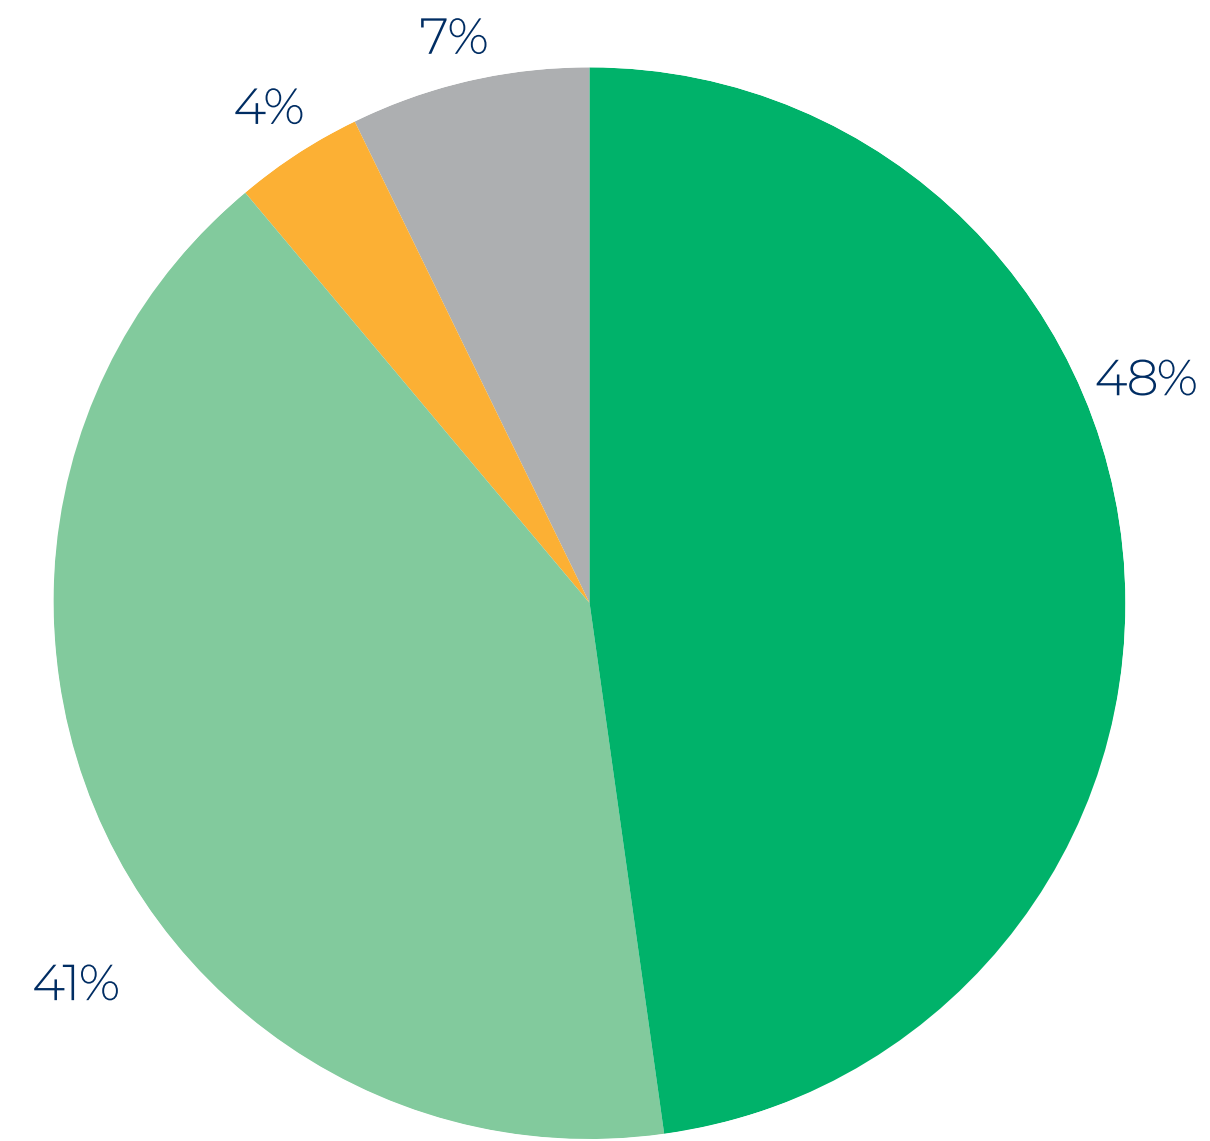

ST JAMES'
CATHOLIC HIGH SCHOOL

Questionnaire for Parents and Carers

Year 7 | 2025/26

With God all things are possible Matthew 19:26

My child feels safe and happy at this school

The school is helping my child to achieve their potential