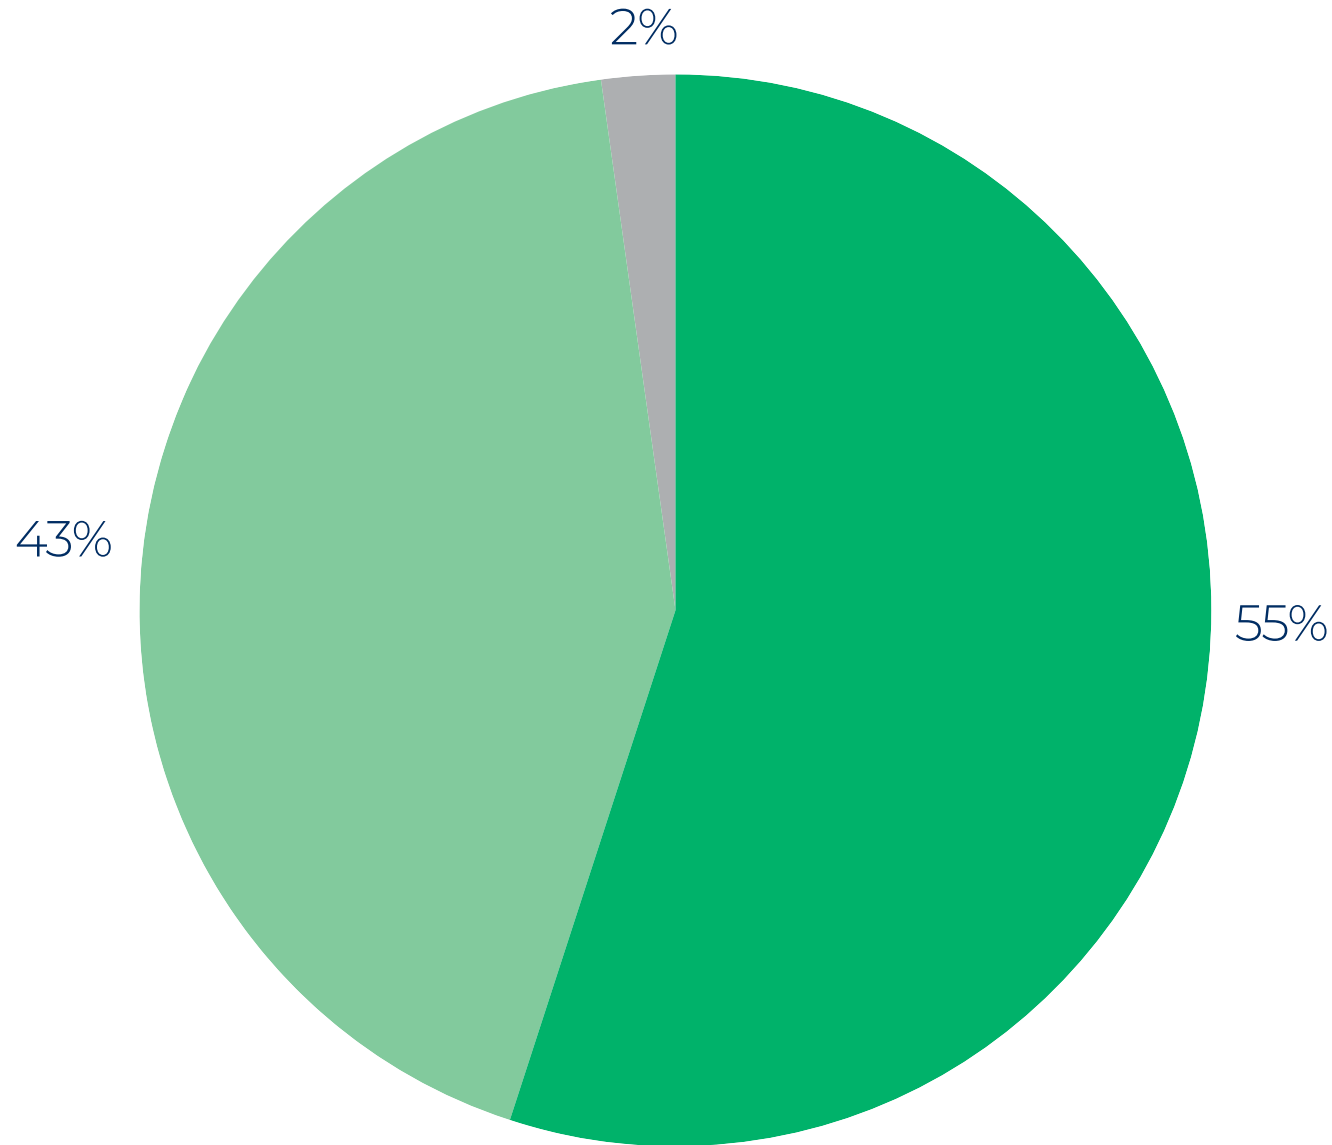

The school promotes high standards of behaviour