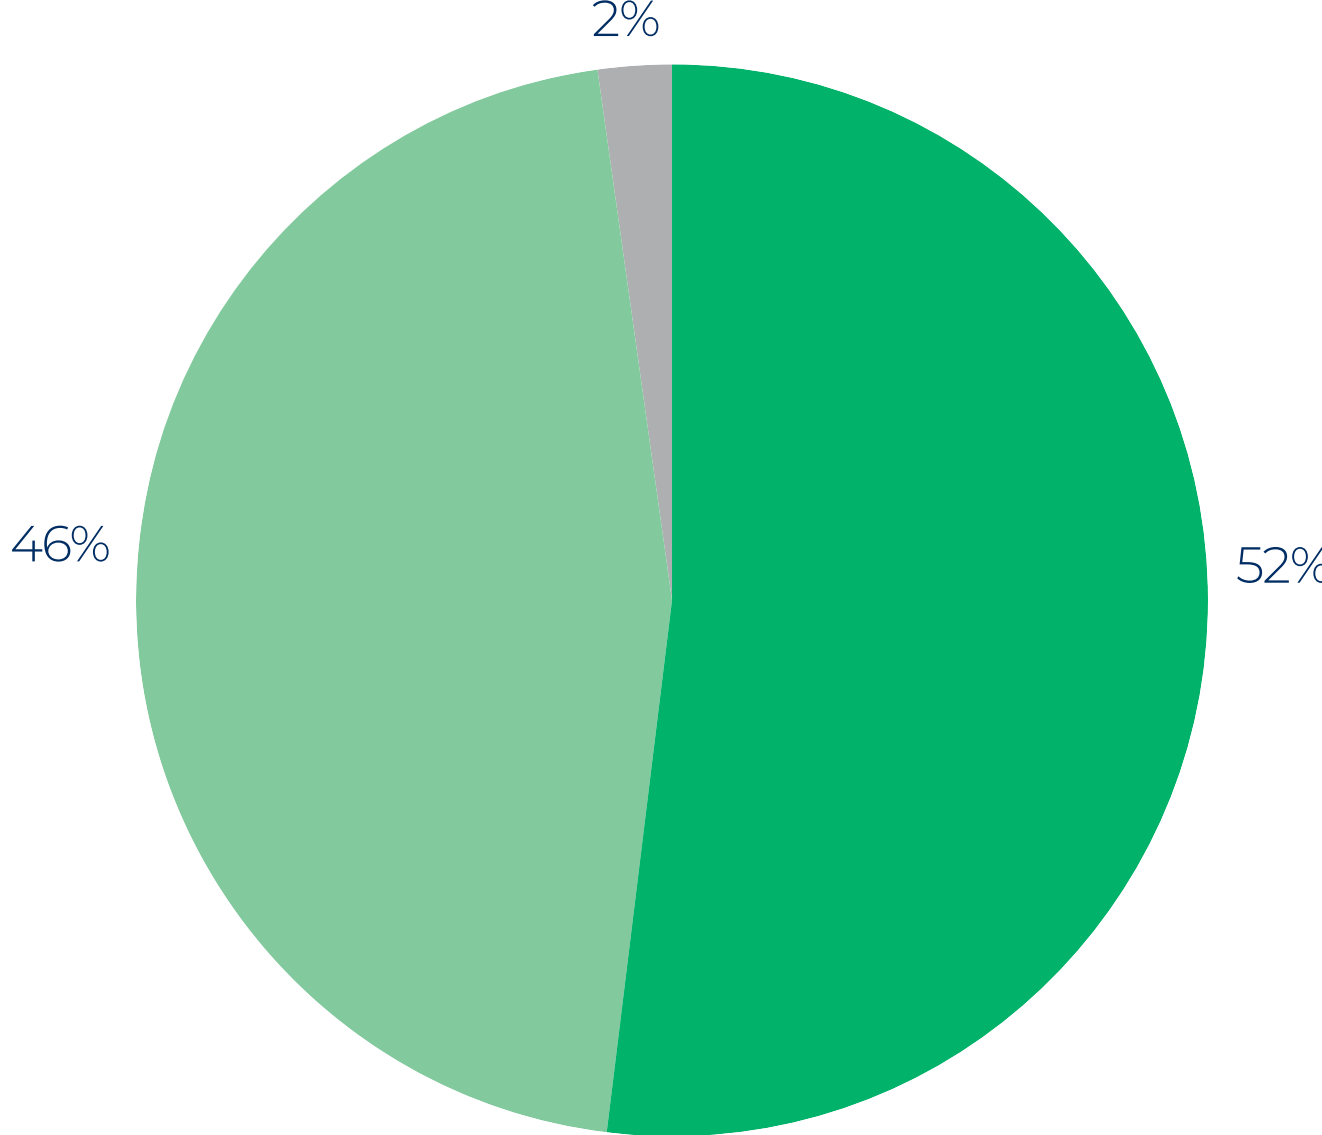

The school keeps me well informed about the content of the Religious Education curriculum